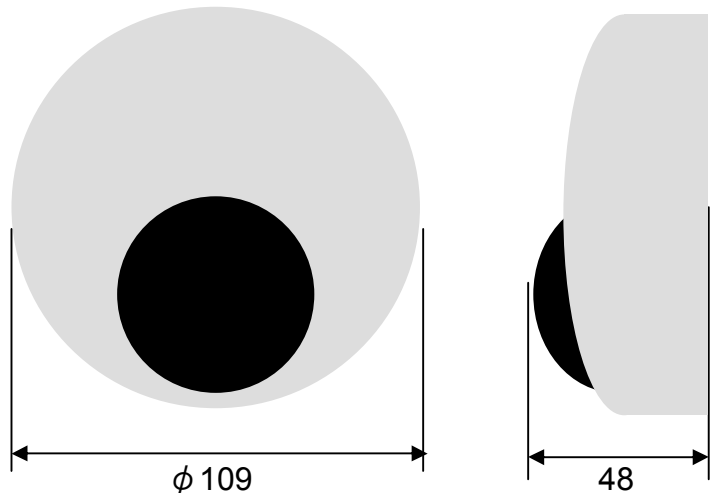

Compact and Thin Body

i-PRO
SmartHD

Panasonic cameras are enough compact and thin against competitor's.

Company A

Panasonic ideas for life

SW155

SW155M

SW152

SW152M

SF135

SF132