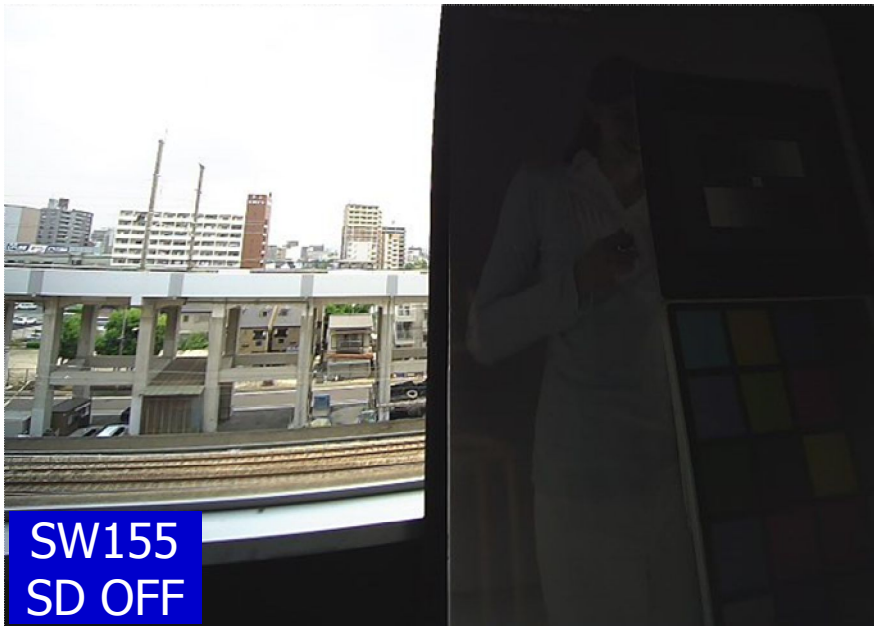

Super Dynamic

i-PRD
SmartHD

SW15x series have Super Dynamic (SD) function.
SD expands dynamic range of image, both of indoor (bright area) and outdoor (dark area) are visible well.

Only outdoor is visible well.