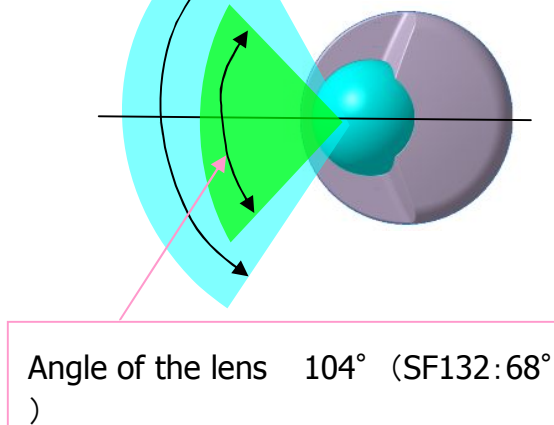

SF135

SF132

Easy Installation (cover area)

i-PRRO
SmartHD

SF135/SW155/SW152

Mounted on a ceiling

Bottom view

Mounted on a wall