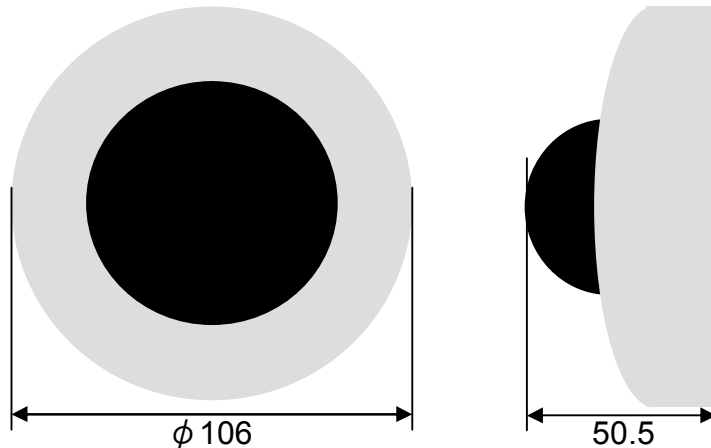

Compact and Thin Body

i-PRO
SmartHD

Panasonic cameras are enough compact and thin against competitor's.

Company B