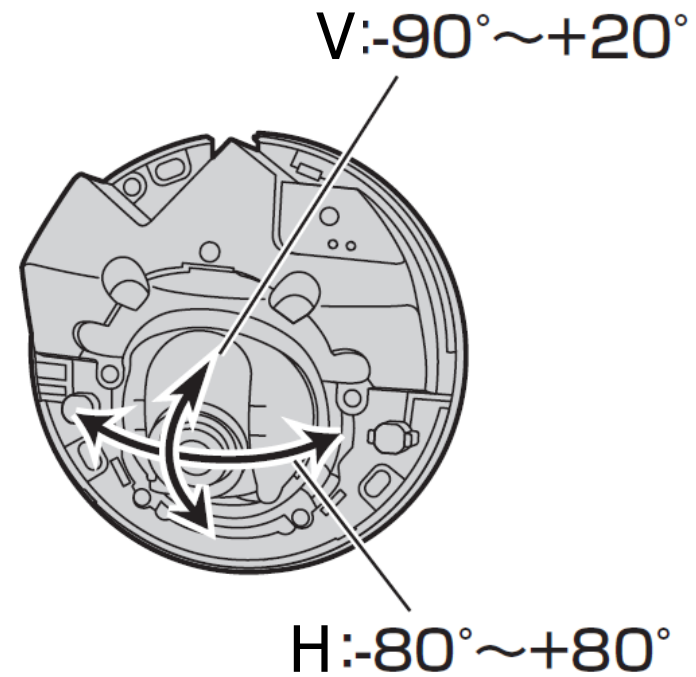

■ Wall mount

Panasonic ideas for life

SW155

SW155M

SW152

SW152M

SF135

SF132