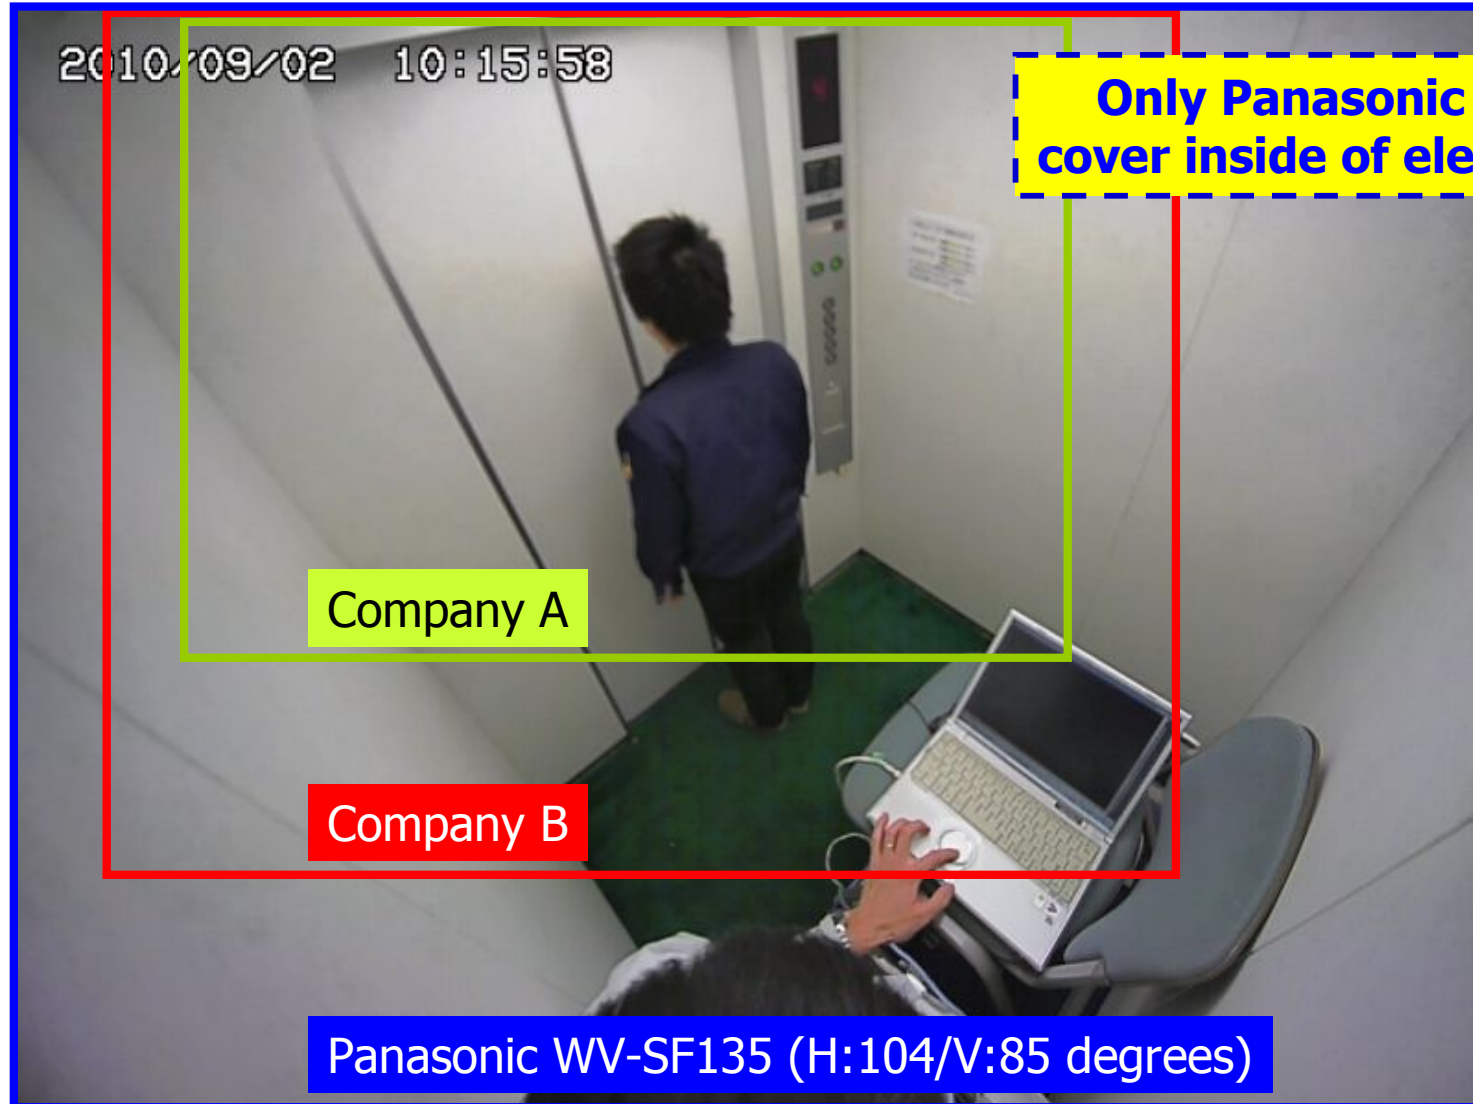

Wider Angle of View (Comparison)

i-PRO
SmartHD

Application case: In elevator

Panasonic ideas for life

SW155

SW155M

SW152

SW152M

SF135

SF132