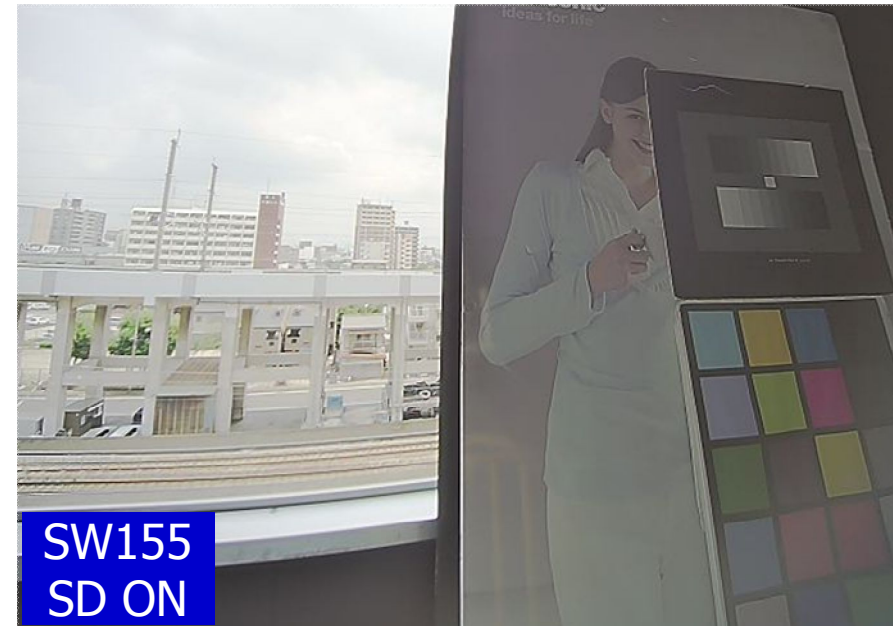

Super Dynamic

i-PRD
SmartHD

SW15x series have Super Dynamic (SD) function.
SD expands dynamic range of image, both of indoor (bright area) and outdoor (dark area) are visible well.

Only outdoor is visible well.