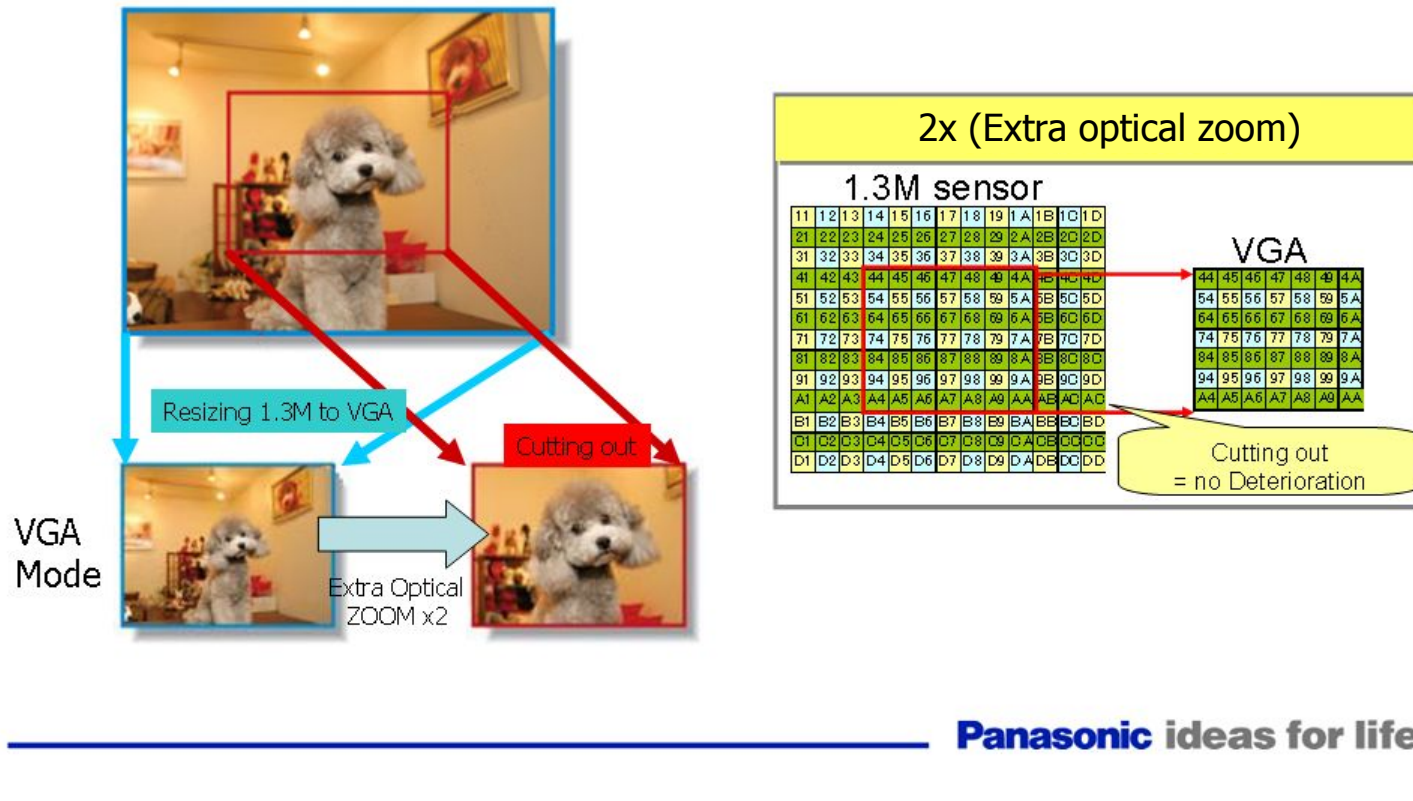

(2) To reduce total bitrate or bandwidth with keeping image quality on specified area

Panasonic ideas for life

Panasonic ideas for life

SW155

SW155M

SW152

SW152M

SF135

SF132

Panasonic Unique Features

i-PRD
SmartHD

Extra Optical Zoom

Extra Optical Zoom

i-PRD
SmartHD

Using VGA output, Extra zoom function can provide a picture image of 2 times

Panasonic ideas for life