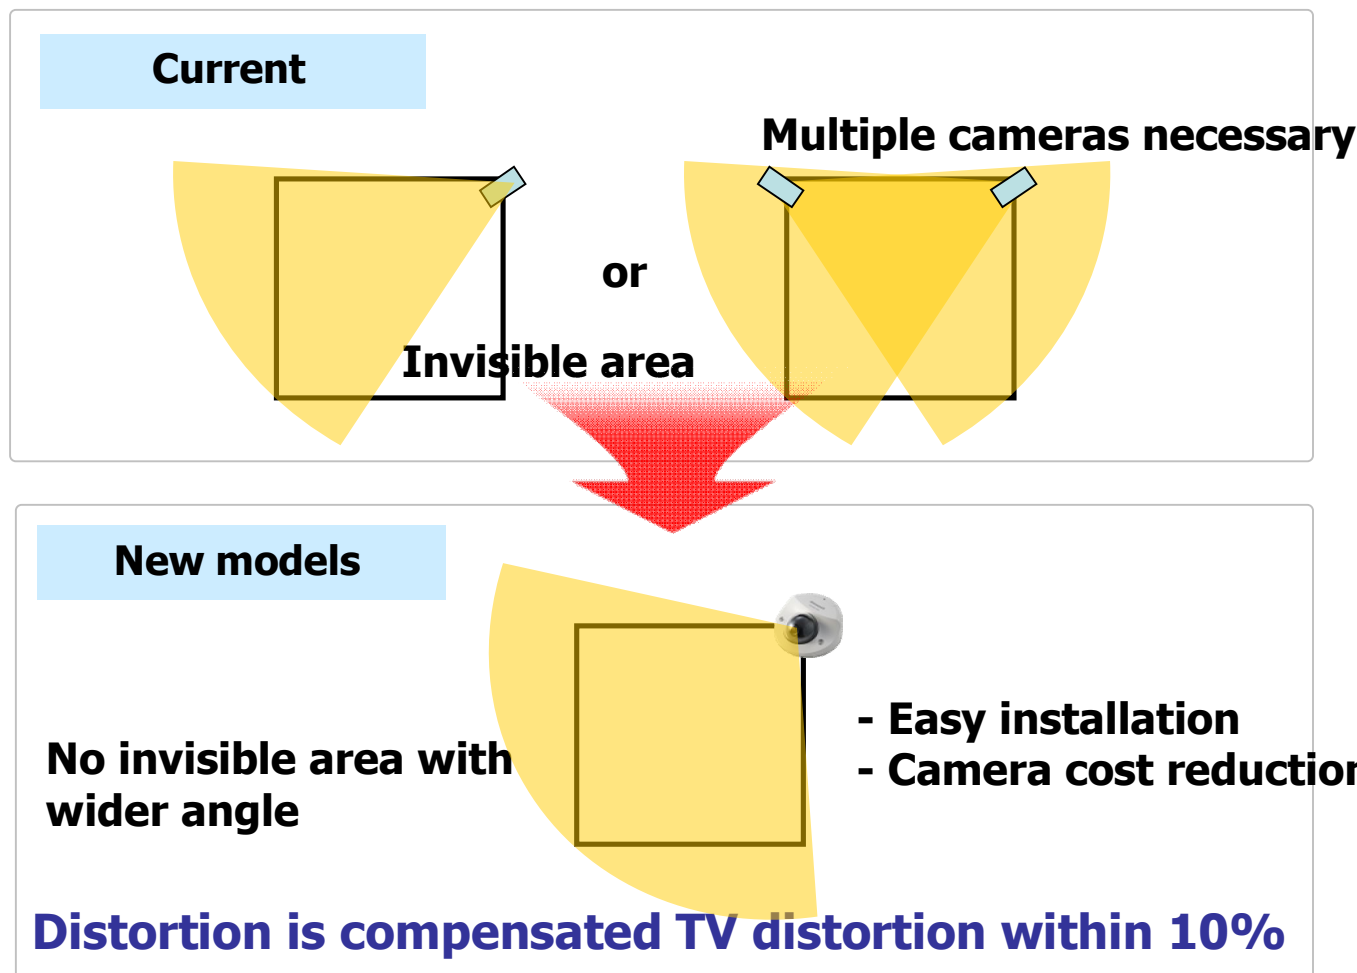

SW152M

SF135

SF132

Wider Angle of View

i-PRD
SmartHD

Horizontal angle : 104 degree (*Except WV-SF132: 68 degree)
Simple no focal length adjustment can lead to installation cost reduction

Panasonic ideas for life