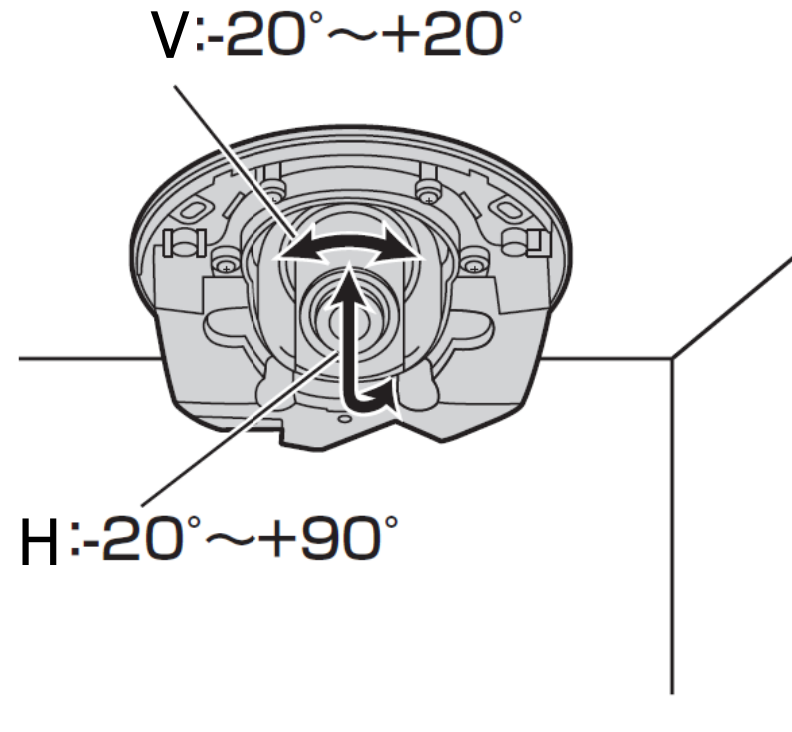

Camera angle can be widely adjustable.

■ Ceiling Mount

■ Wall mount

Panasonic ideas for life

SW155

SW155M

SW152

SW152M