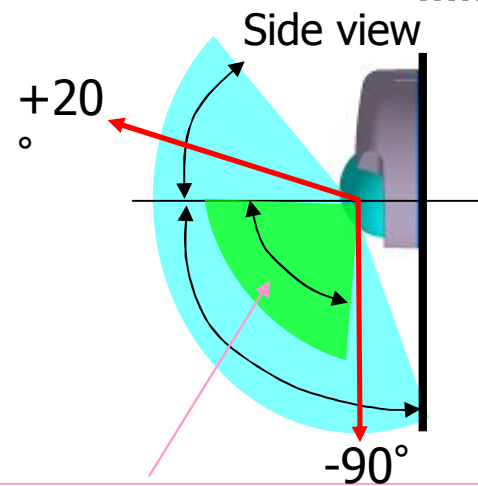

Panasonic ideas for life