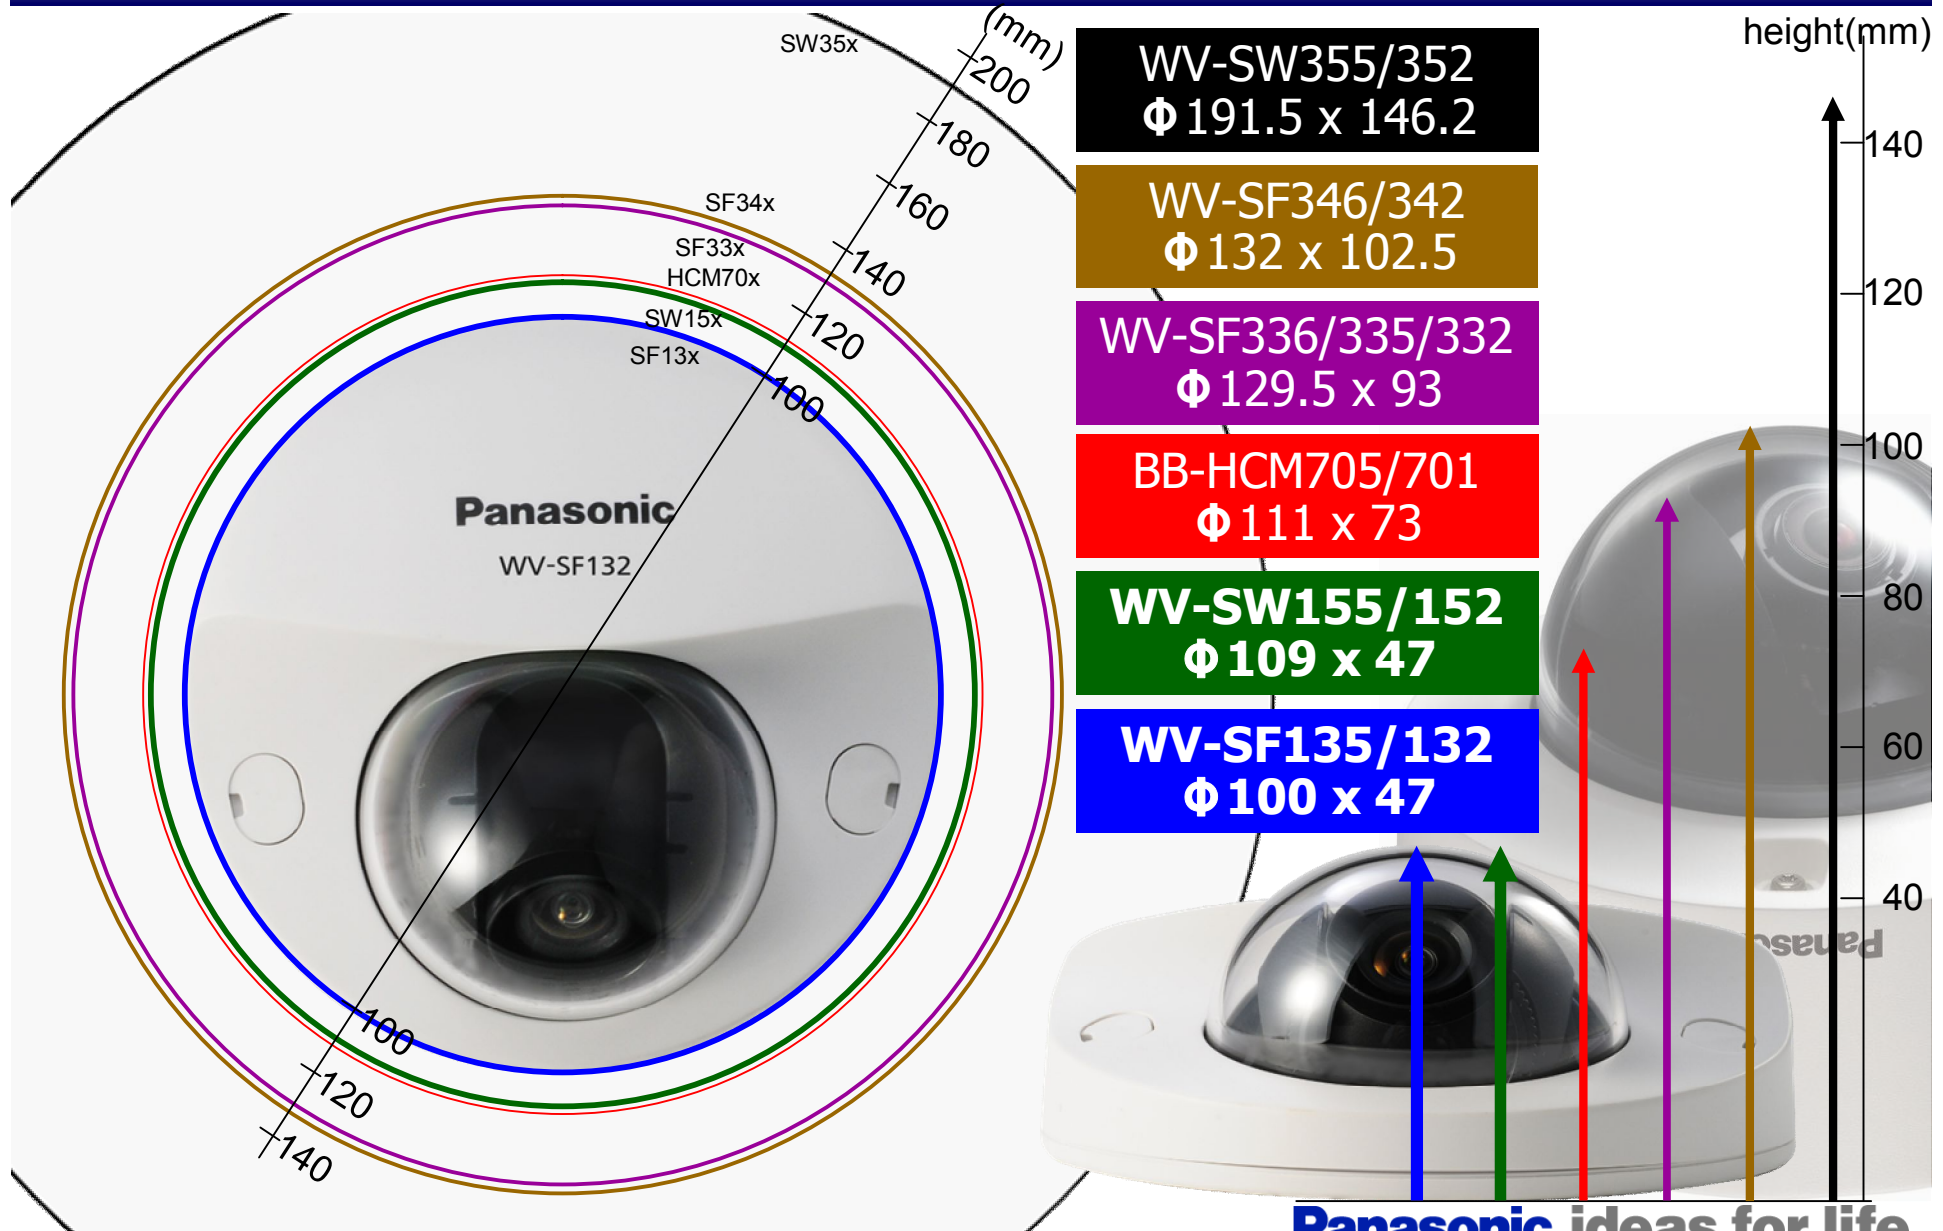

Compact and Thin Body

i-PRO
SmartHD

SW155 SW155M SW152 SW152M SF135 SF132

Panasonic ideas for life