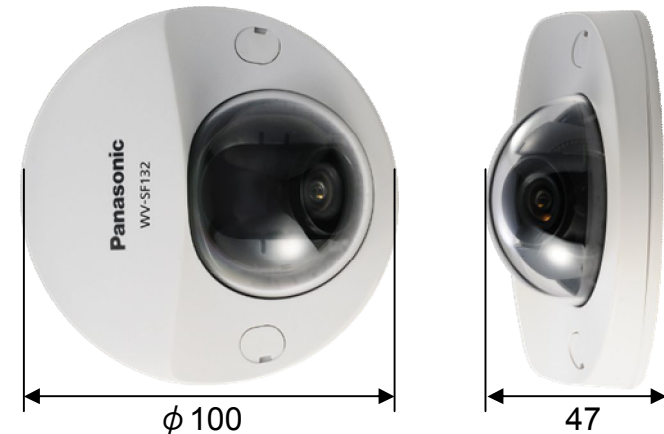

Panasonic WV-SF135/WV-SF132