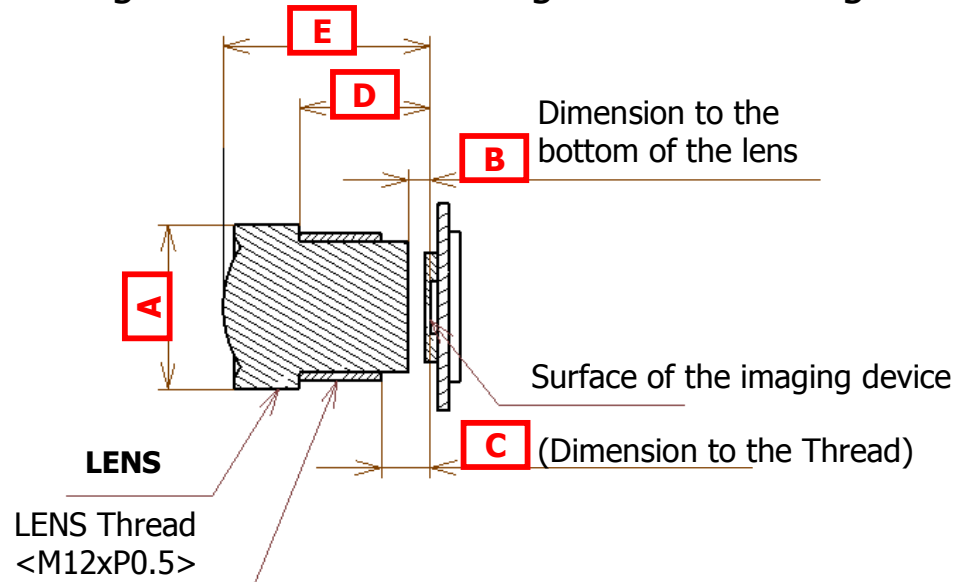

Changeable Lens

SW15x series and SF 13x series has M12 mount lens.

The original lens can be changed into following compatible lens by user's own responsibility.

A standard lens can be changed to other available lens, if

- the lens is M12 mountable
- its dimensions are within the following values

Items		WV-SF132 only		Other models	
		Min (mm)	Max (mm)	Min (mm)	Max (mm)
A	Lens Diameters	ϕ 14 or ϕ 15 Only			
B	Surface of the Image Device -- Lens Bottom (Back Focus)	1.7	6.5	2.0	8.0
C	Surface of the Image Device -- Dimension to the Thread	1.7	6.5	2.0	8.0
D	Surface of the Image Device -- Lens Ring	10.3	16.3	12.0	16.3
E	Surface of the Image Device -- Lens Top	17.9	ϕ 14:21.9 ϕ 15:21.5	12.0	ϕ 14:21.9 ϕ 15:21.5

Panasonic ideas for life

SW155

SW155M

SW152

SW152M

SF135

SF132