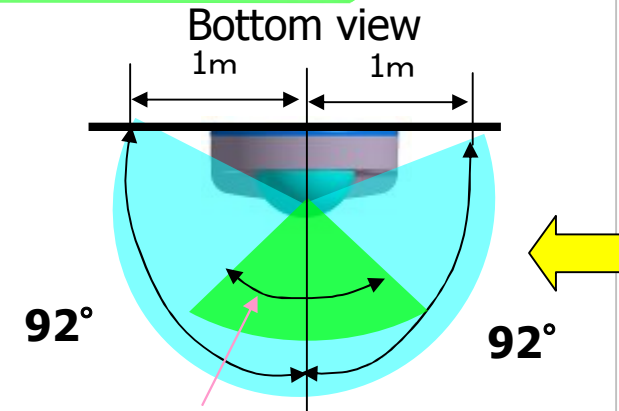

SF135

SF132

Easy Installation (cover area)

i-PRRO
SmartHD

SF135/SW155/SW152

Mounted on a ceiling

Bottom view

Mounted on a wall