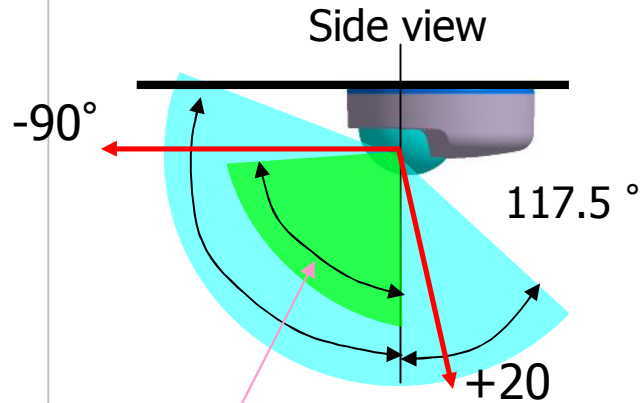

SF135

SF132

Easy Installation (cover area)

i-PRRO
SmartHD

SF135/SW155/SW152

Mounted on a ceiling

Bottom view

Mounted on a wall